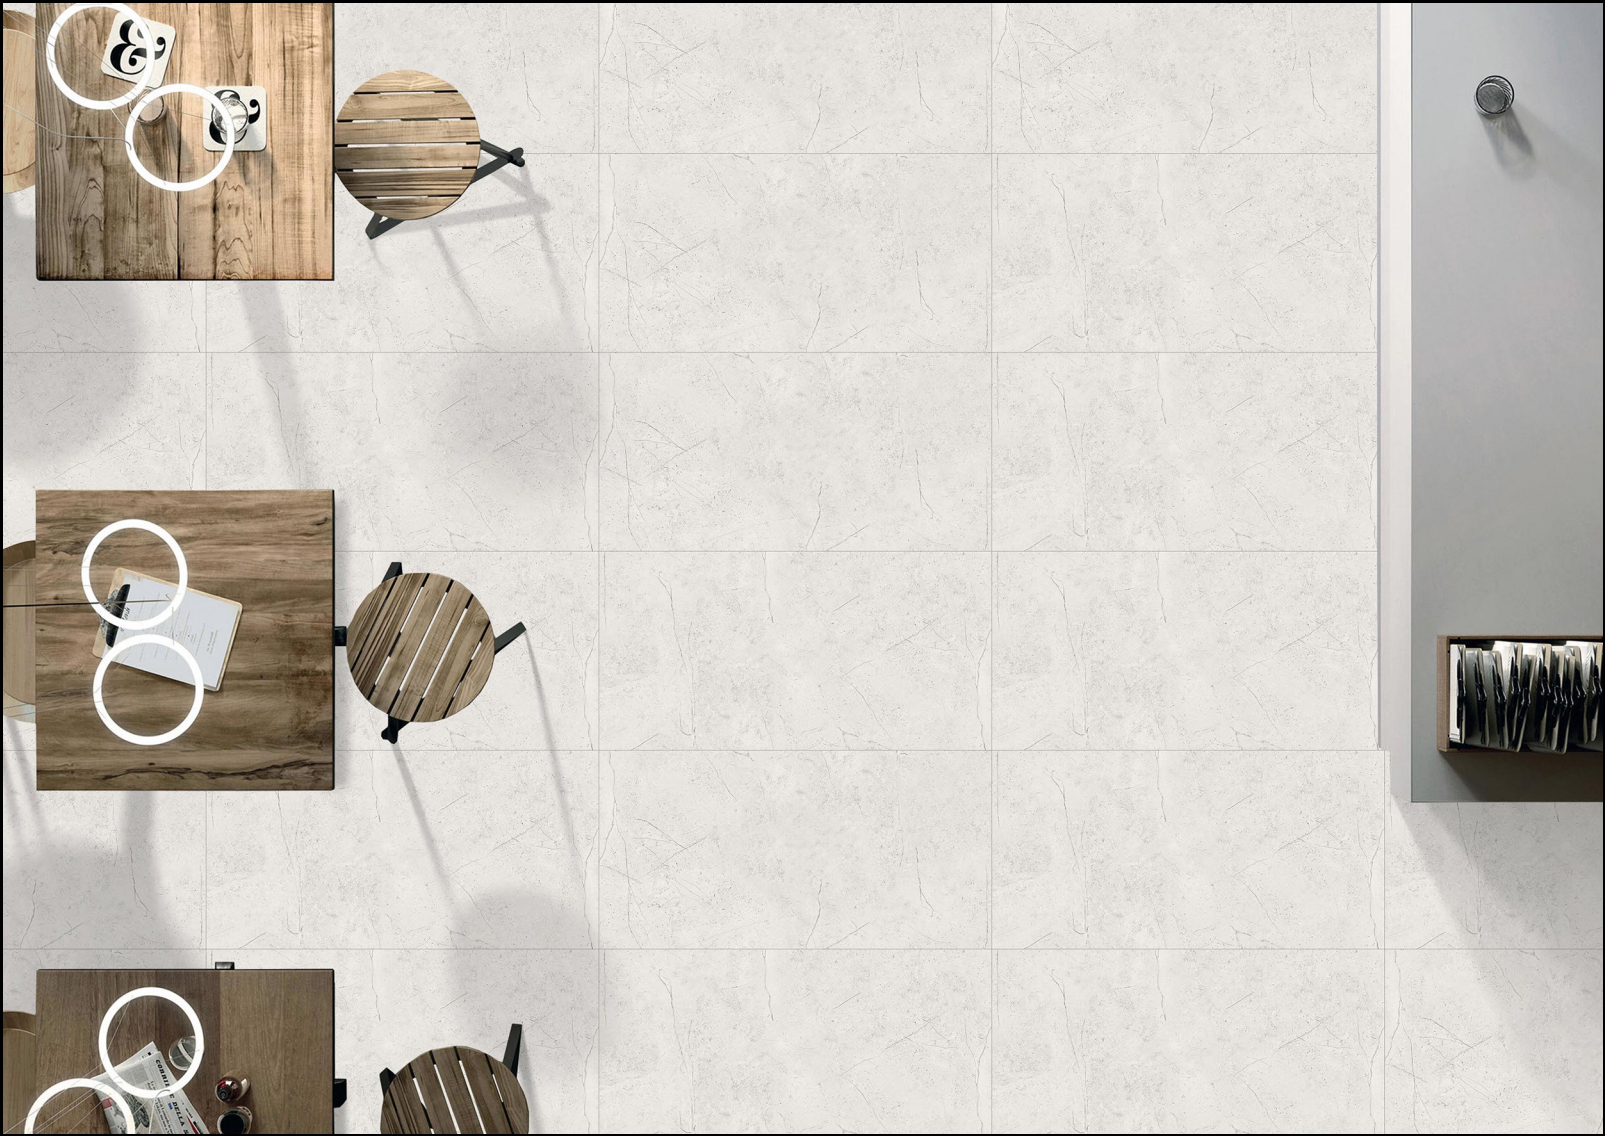

MATT

600X1200MM | RANDOM
600X600MM

REGAL BEIGE

MATT
600X1200MM | RANDOM
600X600MM

SAND GREY

MATT
600X1200MM | RANDOM
600X600MM

SEQUENCE VORTEX

MATT
600X1200MM | RANDOM
600X600MM