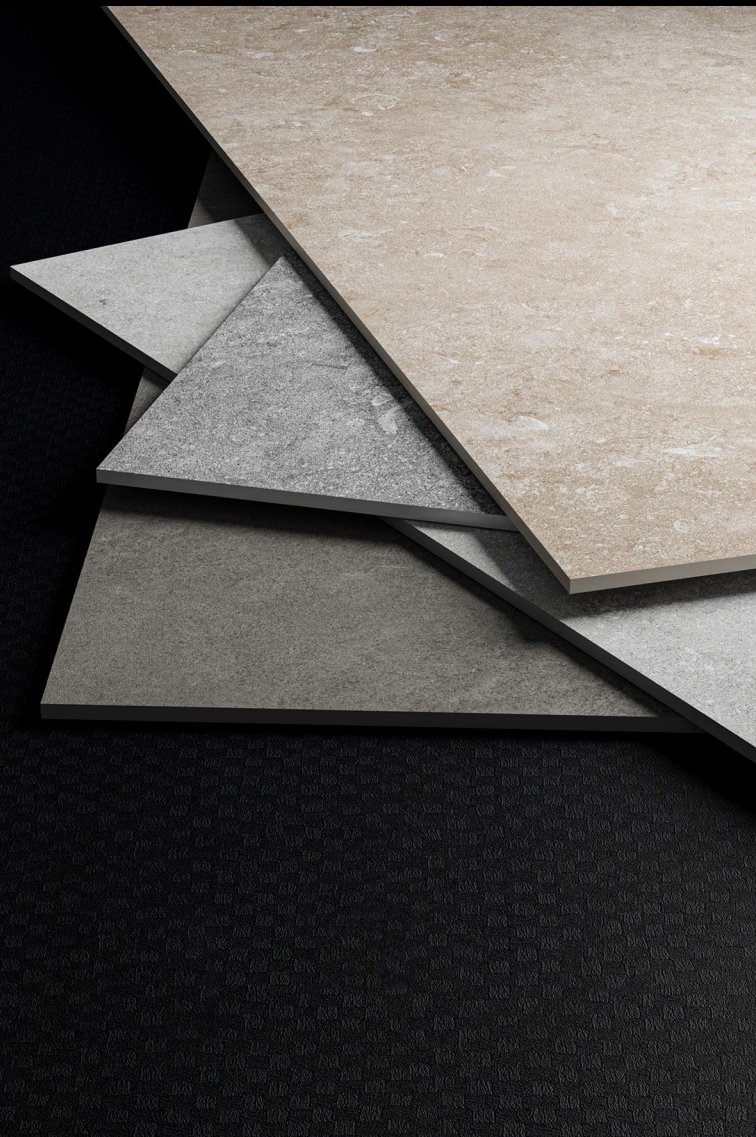

The matt surface of the tiles makes them perfect for outdoor spaces like patios, gardens, swimming pool surrounds, or compound areas. Additionally, to be used in the kitchen and bathroom spaces. The obscure amor matt tile has a unique matt finish, a rough surface to accommodate slippery conditions, as well as tough and solid qualities.

Hotels

Housing

Shops

Airports

Museums

Offices

Interiors

Driveways

Public Street

Commercial

Garden

Outdoor

Bar &
Restaurants

Bathroom
Area

Public
Spaces

Wellness
Centres